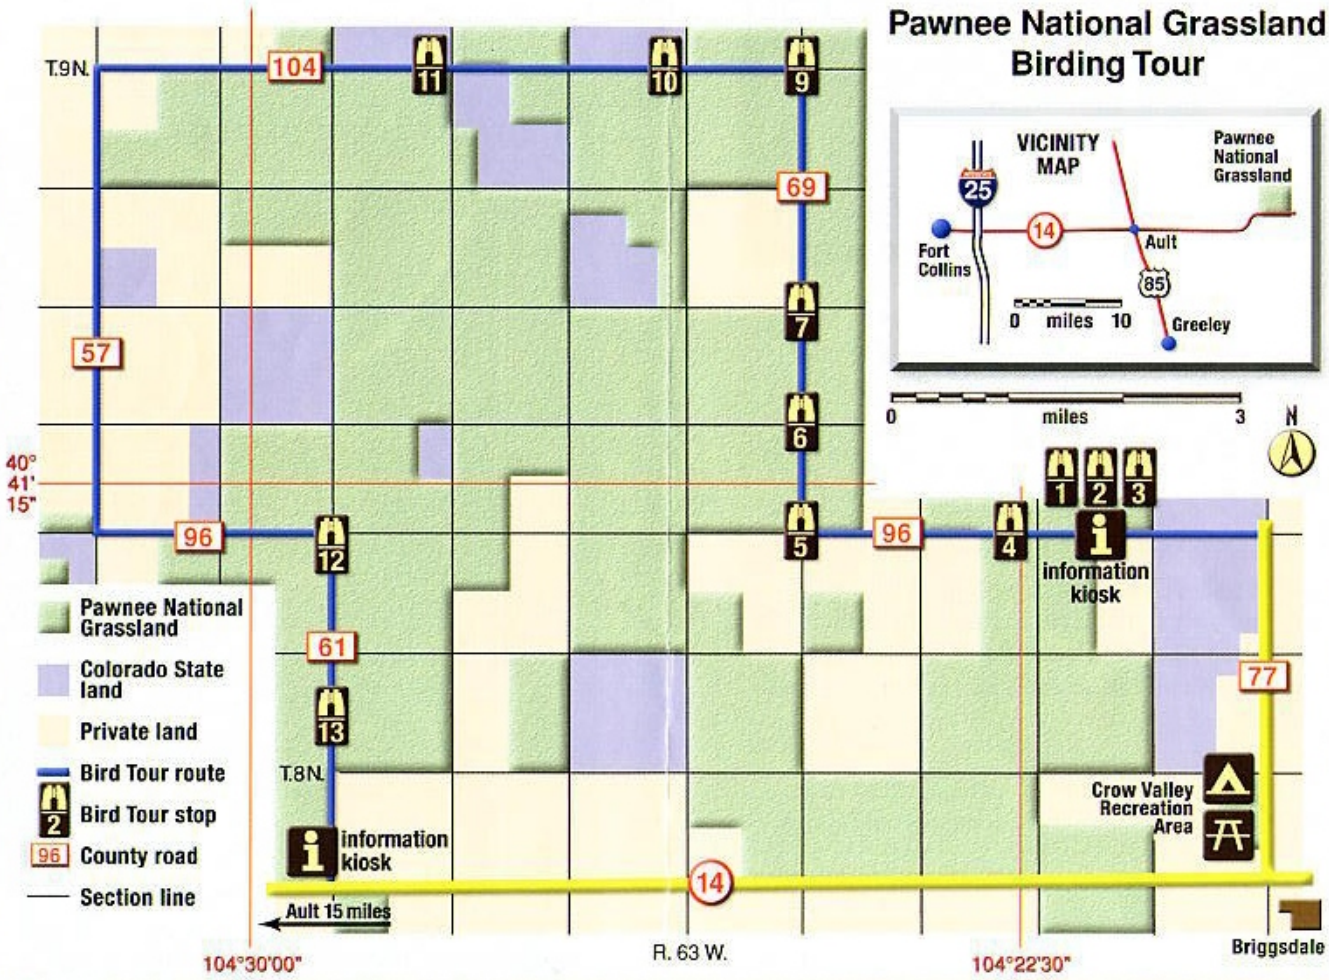

# Pawnee National Grassland Birding Tour

- Pawnee National Grassland
- Colorado State land
- Private land
- Bird Tour route
- Bird Tour stop
- County road
- Section line

information kiosk  
 Ault 15 miles

information kiosk

Crow Valley Recreation Area

Briggsdale