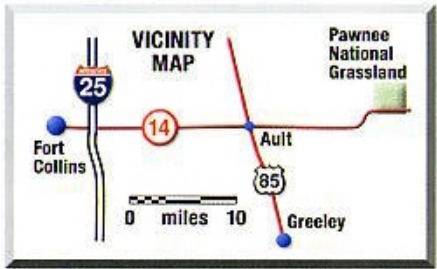

# Pawnee National Grassland Birding Tour

- Pawnee National Grassland
- Colorado State land
- Private land
- Bird Tour route
- Bird Tour stop
- County road
- Section line

information kiosk  
 Ault 15 miles

information kiosk

Crow Valley Recreation Area

Briggsdale